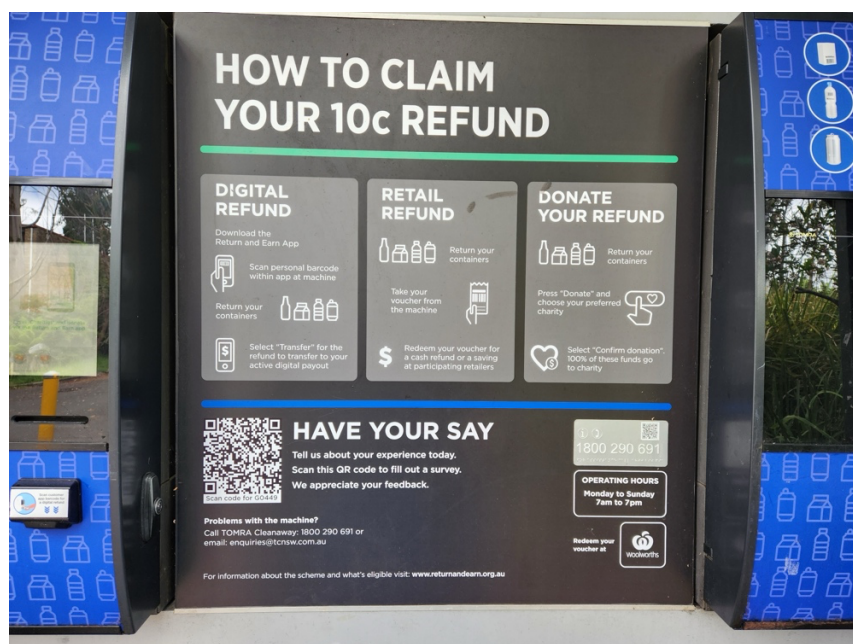

- Open the app, enter your name and email address to **register**. You will then be sent a link in an email to sign in. Click the **Sign in** button. The Return and Earn App will open with a welcome to you and a **bar code** (as below). This is your unique identifier for donating.

- Under the barcode you will see **'Your Active Payout'**. Click the right arrow. In the Search box enter **Kunsang Yeshe**. Select that as shown in the screen shot above.
- You are now set to use the app at the automated machine at the Return & Earn point.  
Addresses
  - Katoomba - 225 Great Western Highway. Access is via Civic Place. The site shares The Edge cinema premises.
  - Wentworth Falls Country Club – 206 Blaxland Road.
  - There is also a collection point at Springwood and multiple places around the Penrith region or NSW

**Now that you are set up here is how to use the machine at the collection point – it's easier than you might think!**

A location shot for Katoomba above – Edge Cinema on the left

Simply scan your barcode from the Return and Earn App, (that will start the conveyor belt), then feed your bottles into the machine.