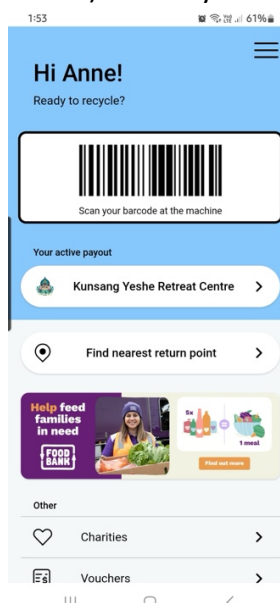

- Open the app, enter your name and email address to **register**. You will then be sent a link in an email to sign in. Click the **Sign in** button. The Return and Earn App will open with a welcome to you and a **bar code** (as below). This is your unique identifier for donating.